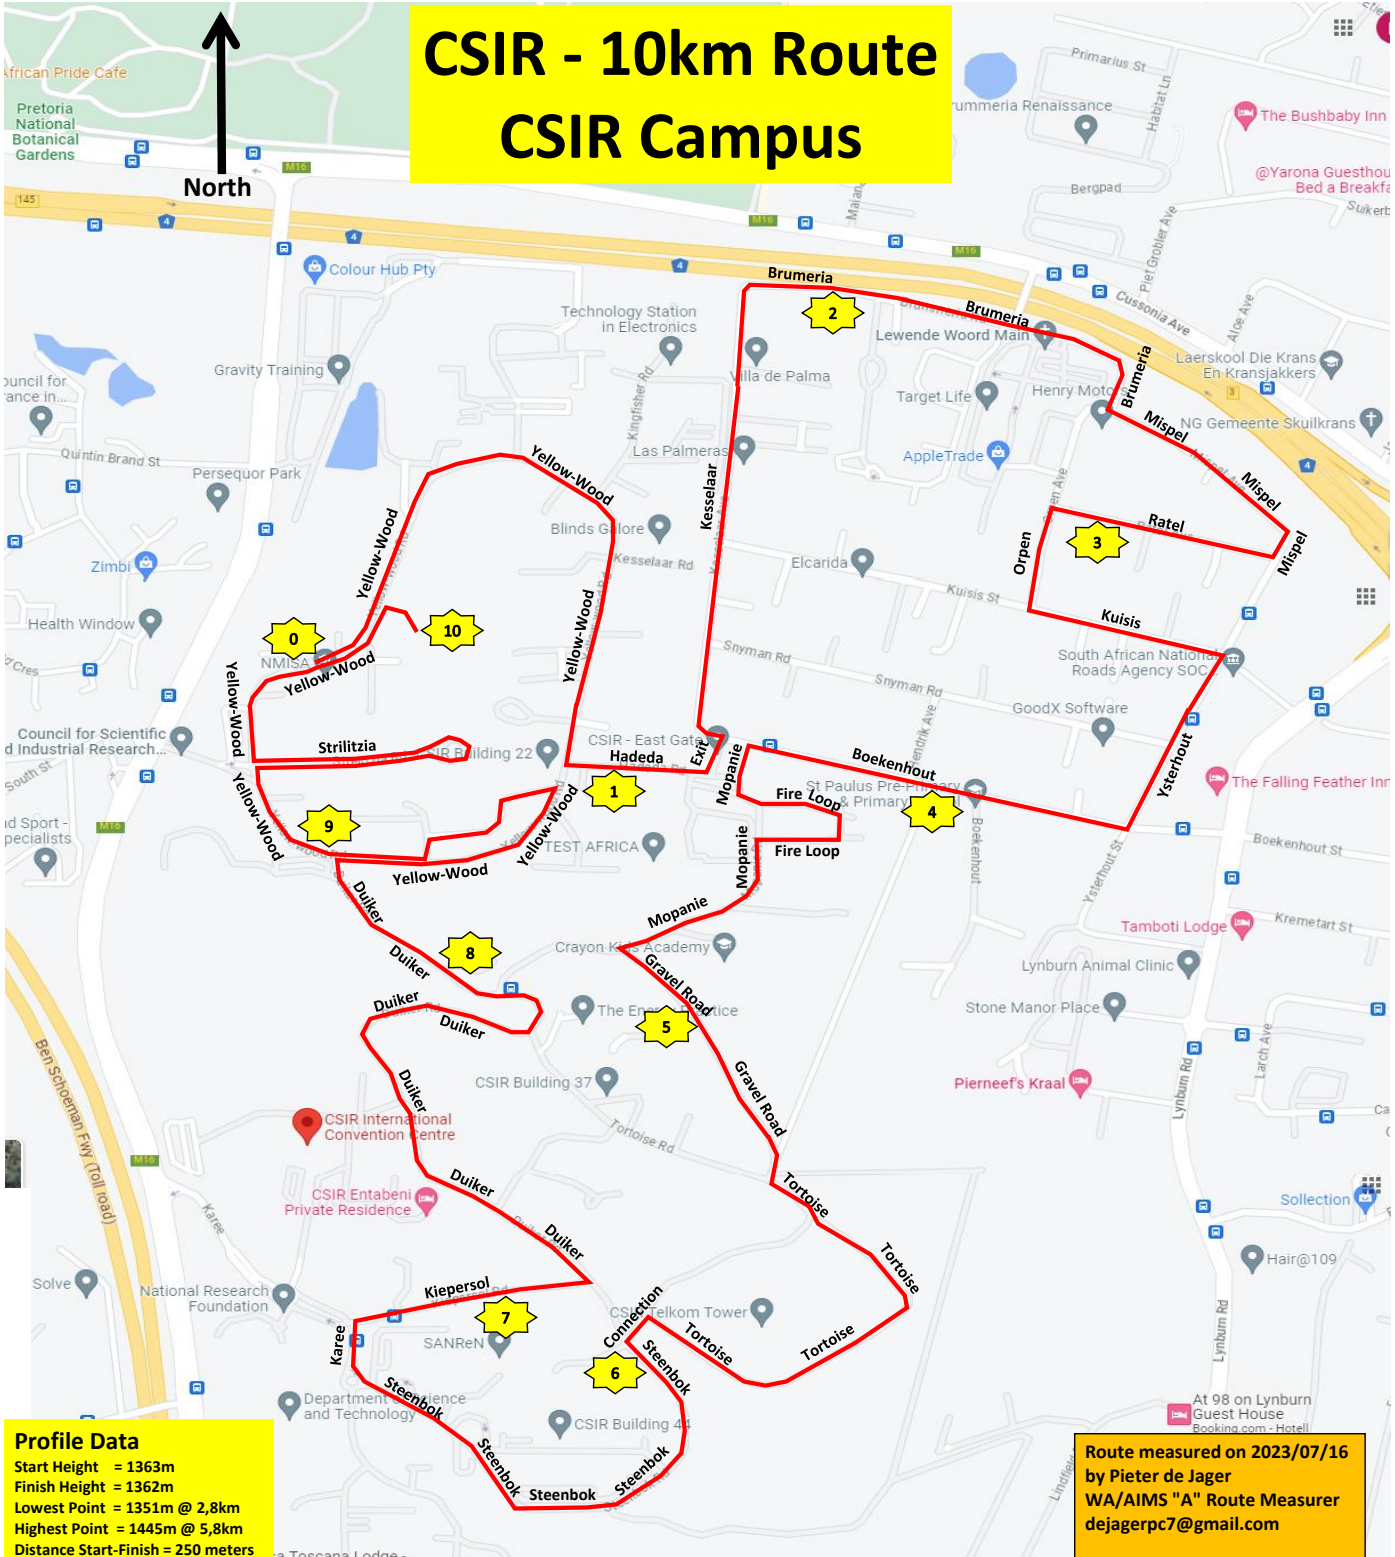

CSIR - 10km Route CSIR Campus

Profile Data
 Start Height = 1363m
 Finish Height = 1362m
 Lowest Point = 1351m @ 2,8km
 Highest Point = 1445m @ 5,8km
 Distance Start-Finish = 250 meters

Route measured on 2023/07/16
 by Pieter de Jager
 WA/AIMS "A" Route Measurer
 dejagerpc7@gmail.com