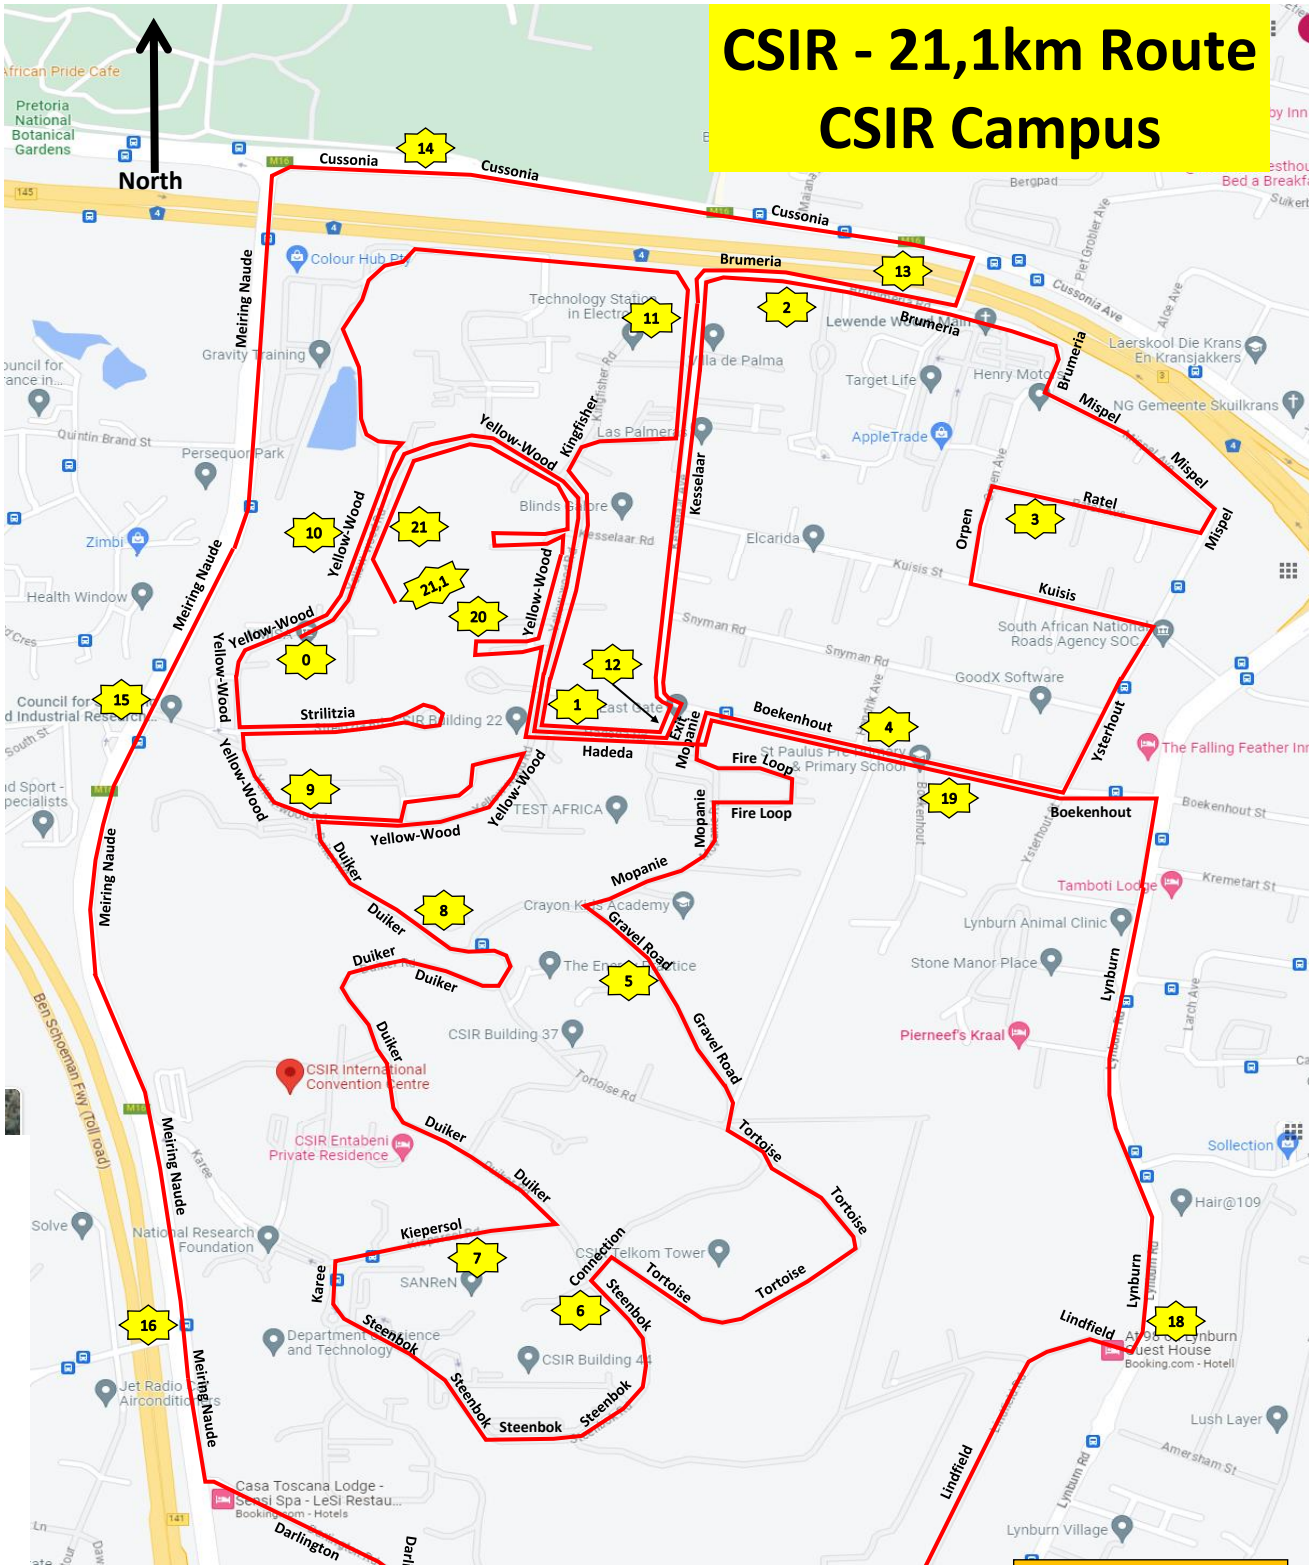

CSIR - 21,1km Route CSIR Campus

Profile Data
 Start Height = 1363m
 Finish Height = 1362m
 Lowest Point = 1350m @ 17,9km
 Highest Point = 1445m @ 5,8km
 Distance Start-Finish = 250 meters

Route measured on 2023/07/16,
 2023/08/08 & 2023/08/09
 by Pieter de Jager
 WA/AIMS "A" Route Measurer
 dejagerpc7@gmail.com